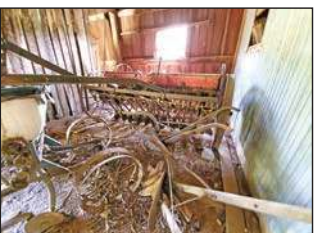

MODERN & OLD FARM IMPLEMENTS