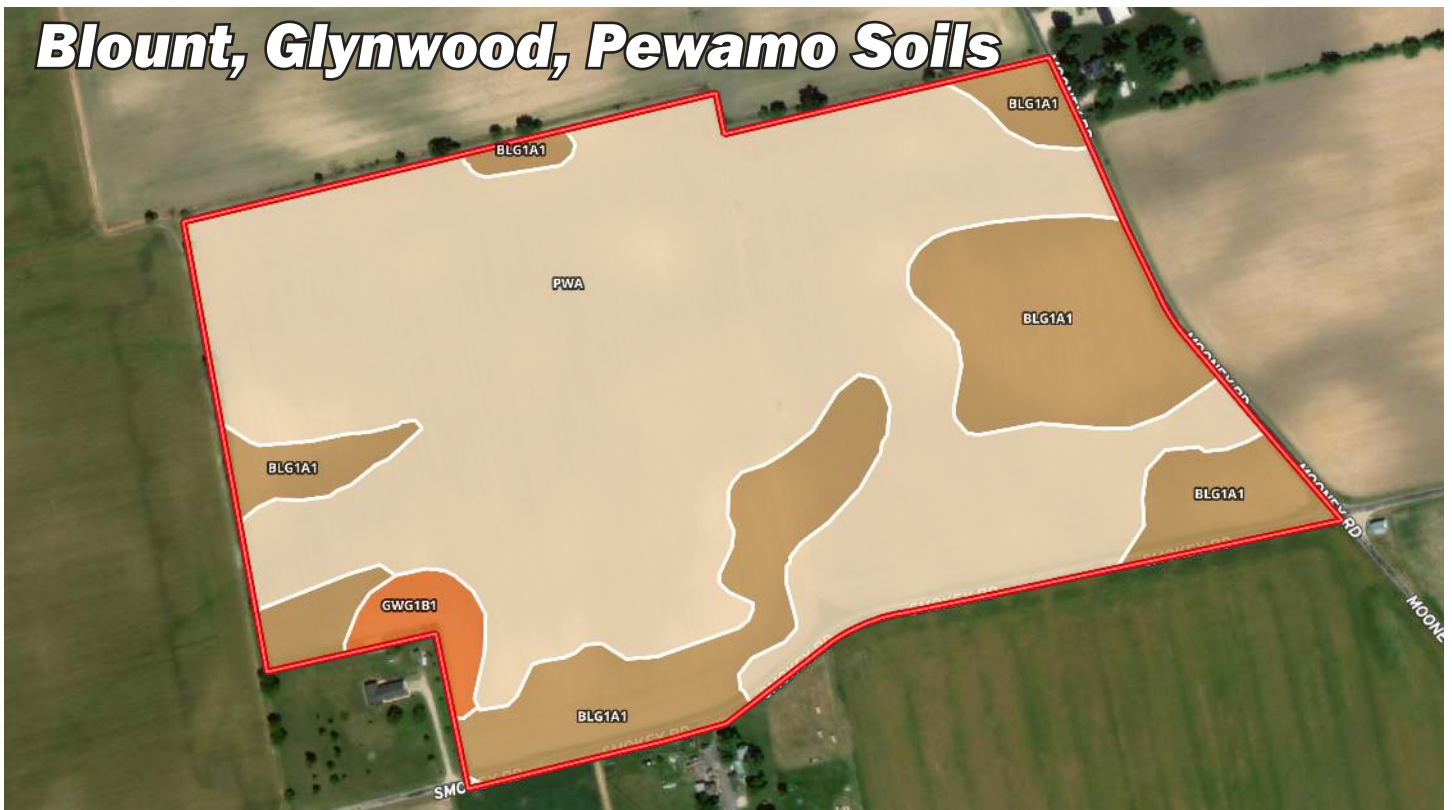

Blount, Glynwood, Pewamo Soils

WILSON NATIONAL LLC
A REAL ESTATE & AUCTION GROUP