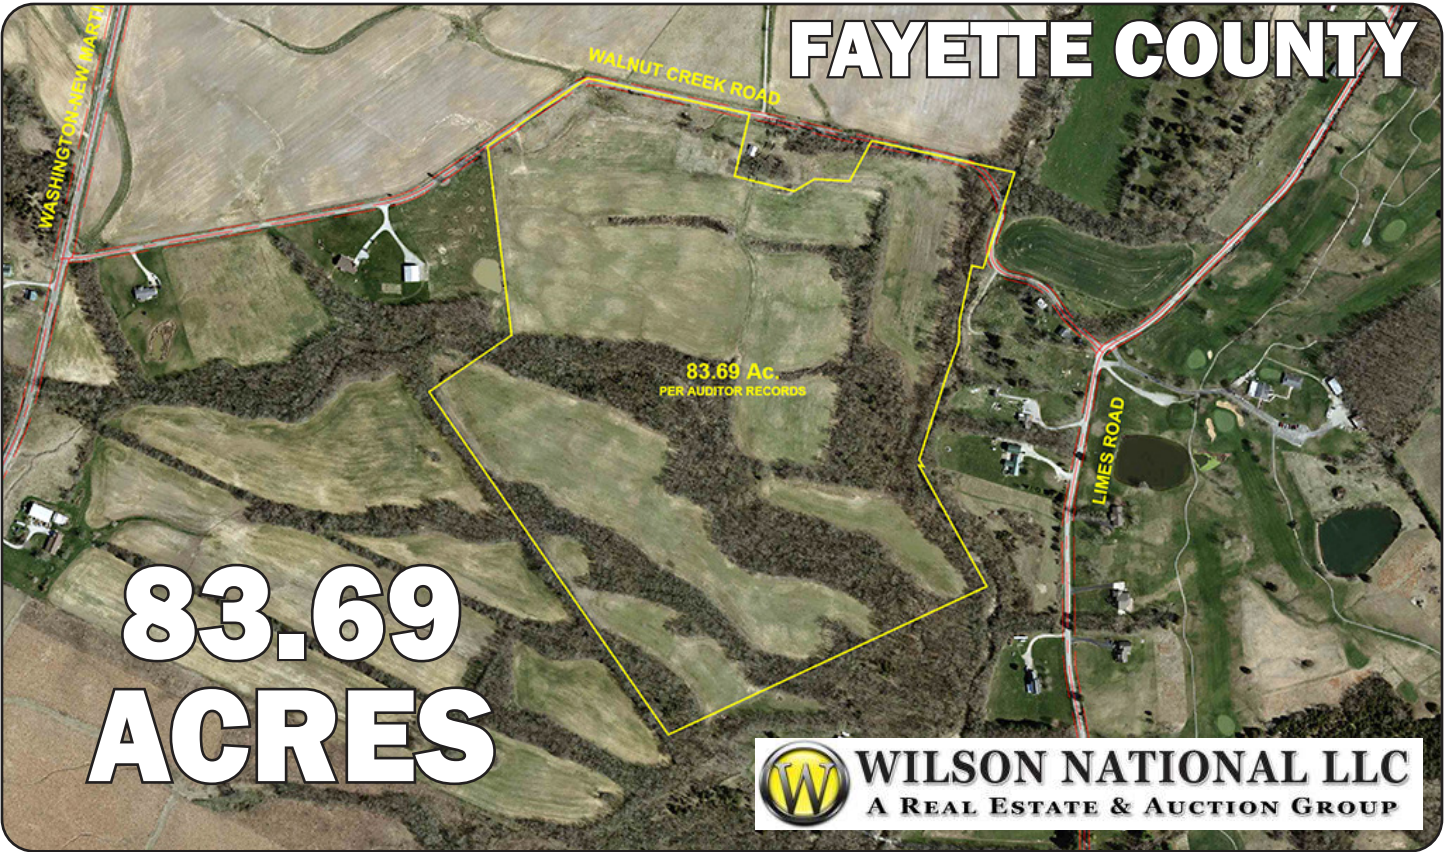

FOR SALE

**83.69 ACRES
VACANT LAND
52+/- ACRES TILLABLE
WOODS**

WALNUT CREEK ROAD

**GREAT RECREATIONAL OR
FARM OPPORTUNITY
LOCATED IN SOUTHERN
FAYETTE COUNTY!**

1900' ROAD FRONTAGE

WILSON NATIONAL LLC

A REAL ESTATE & AUCTION GROUP

800-450-3440

CALL MARK WILSON 937-402-1961 • BRANDON WILSON 937-763-1993

FAYETTE COUNTY

83.69 ACRES

WILSON NATIONAL LLC
A REAL ESTATE & AUCTION GROUP

TAXES: \$820.84/YEAR

PARCEL NUMBERS

- 17001100000906
- 17001100000912
- 18001100000800
- 17001100000905
- 17001100000914
- 17001100000915