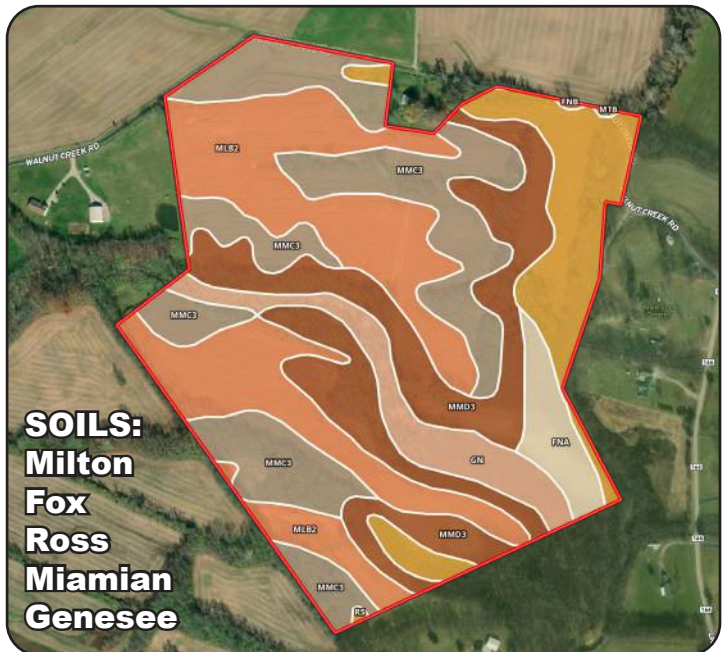

SOILS:
Milton
Fox
Ross
Miamian
Genesee