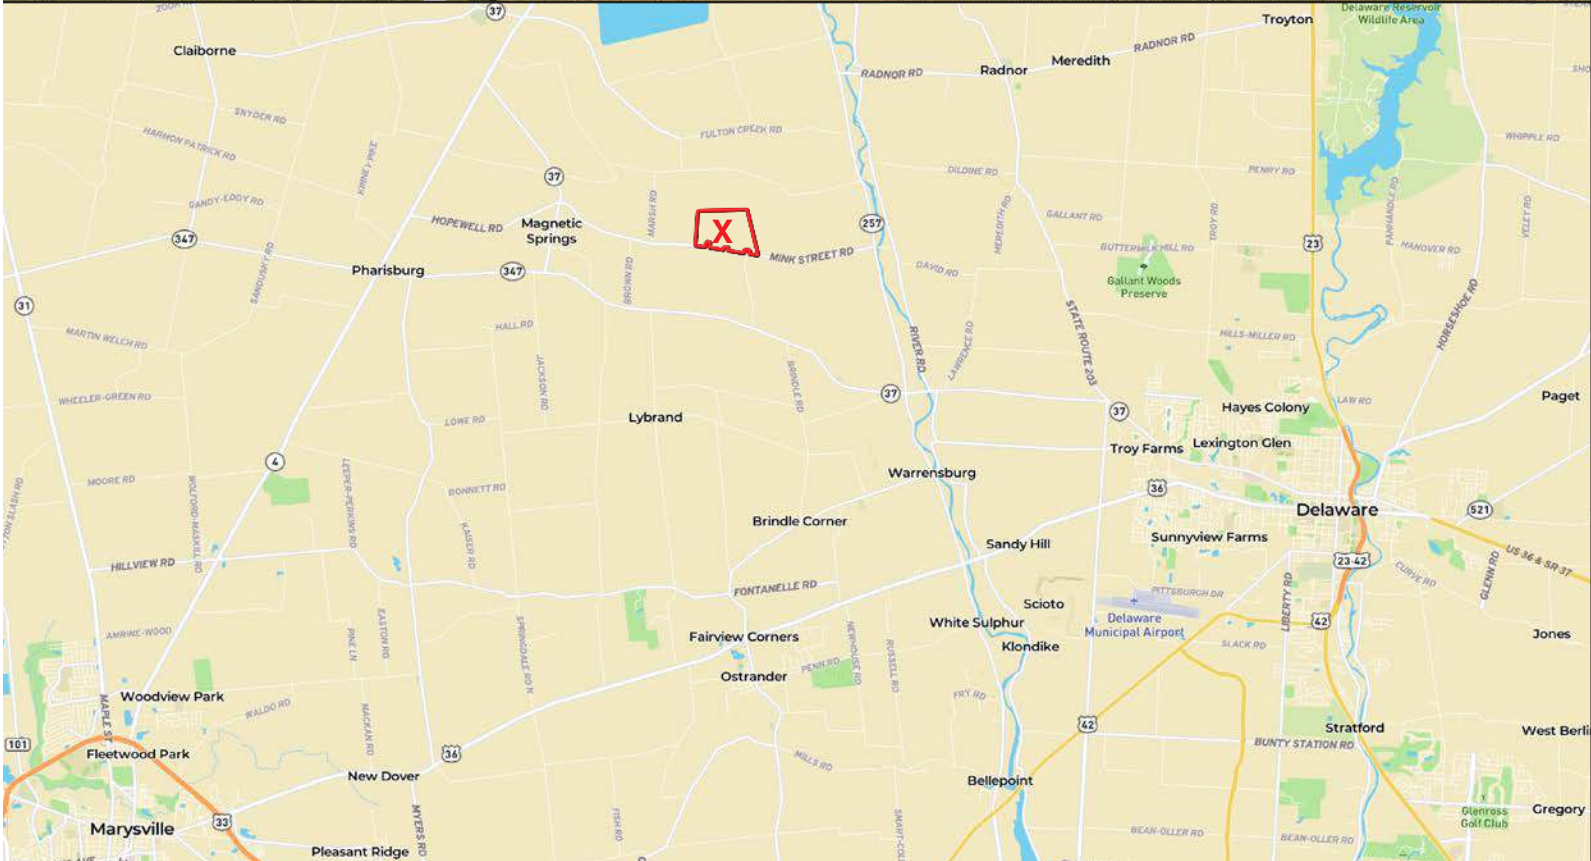

FOR SALE

251.5 ACRE GRAIN FARM

**MINK STREET ROAD
DELAWARE COUNTY
ALL VACANT LAND - NO BUILDINGS**

www.wilnat.com

246.5 ACRES TILLABLE

WILSON NATIONAL LLC

A REAL ESTATE & AUCTION GROUP

Mark Wilson 937.402.1961
Brandon Wilson 937.763.1993

800.450.3440 | www.wilnat.com

Call **800-450-3440**

251.5 ACRE GRAIN FARM

WILSON NATIONAL LLC
A REAL ESTATE & AUCTION GROUP

Pewamo and Blount Soils
3500' Frontage - All Vacant Land - No Buildings

DELAWARE COUNTY 98% TILLABLE