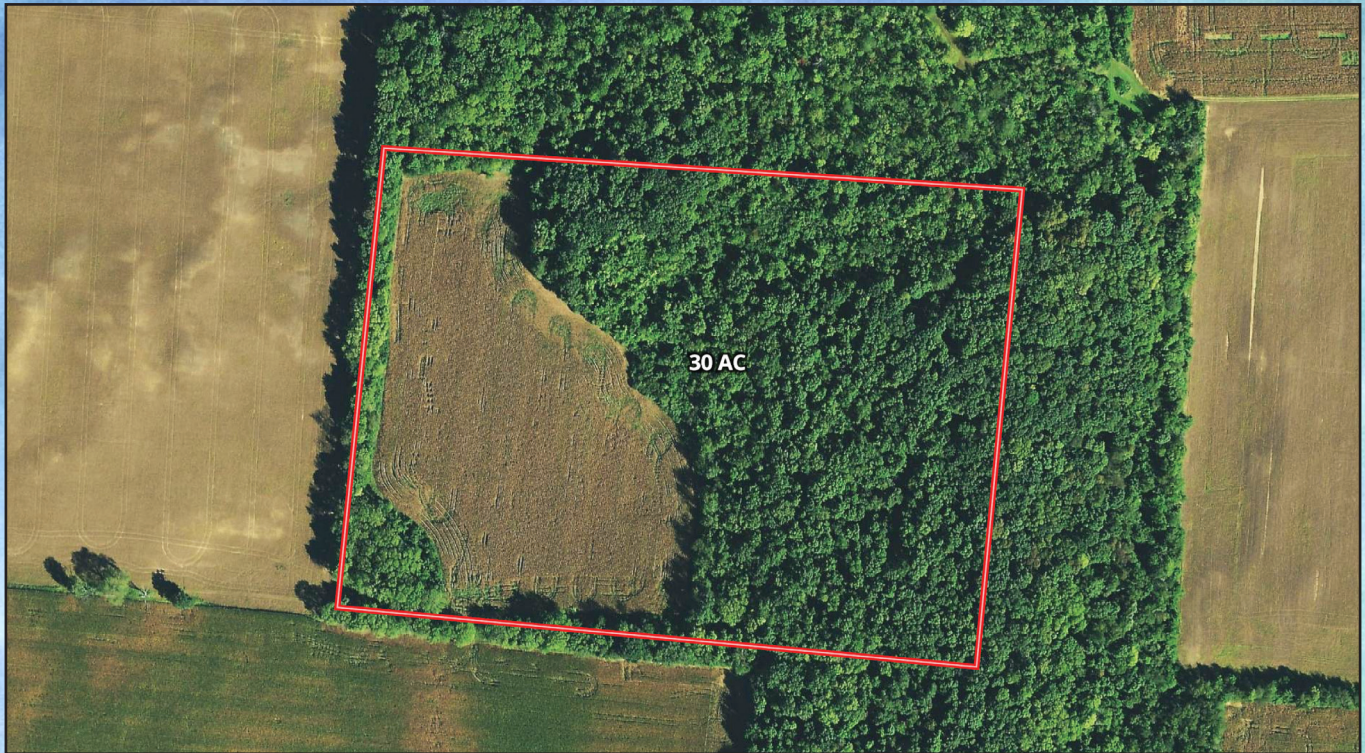

For Sale

\$845,000

Clark County

30 Acres

Mahar Road, South Vienna

Very Secluded

Great Lifestyle Property

Super Recreational Property

WILSON NATIONAL LLC

A REAL ESTATE & AUCTION GROUP

800.450.3440 | www.wilnat.com

30 Acres
10.610 Acres Tillable
19.390 Acres Wooded

Parcel #2800400026000005

Taxes: \$230.66 Per Year

CALL MARK WILSON 937-402-1961
or BRANDON WILSON 937-763-1993